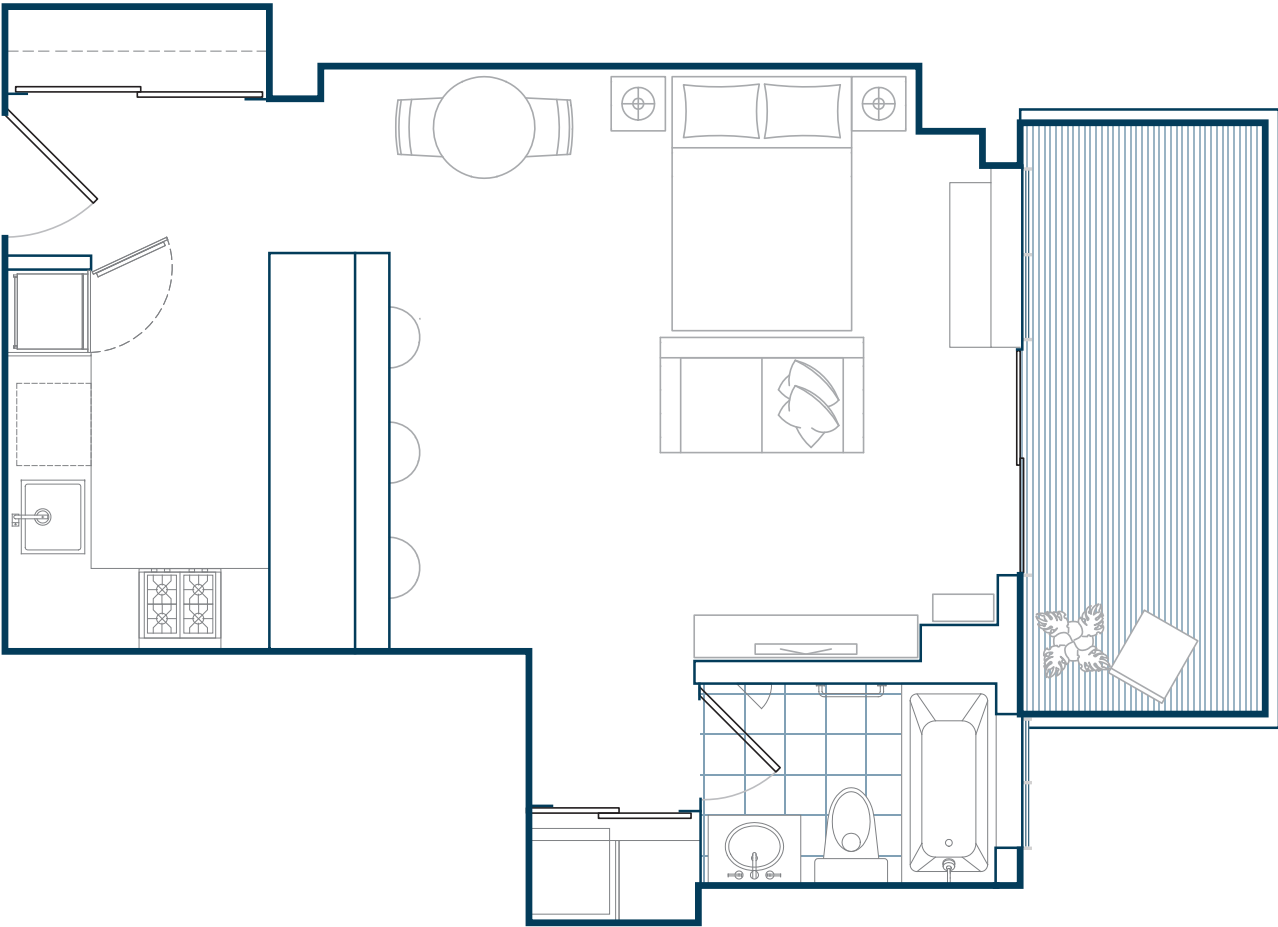

HOLLINGSWORTH

70 W 37TH ST

UNIT NO. 04
STUDIO

LEVEL

5TH FLOOR
EXTENDED TERRACE

HOLLINGSWORTH

PRICE _____

DATE AVAILABLE _____