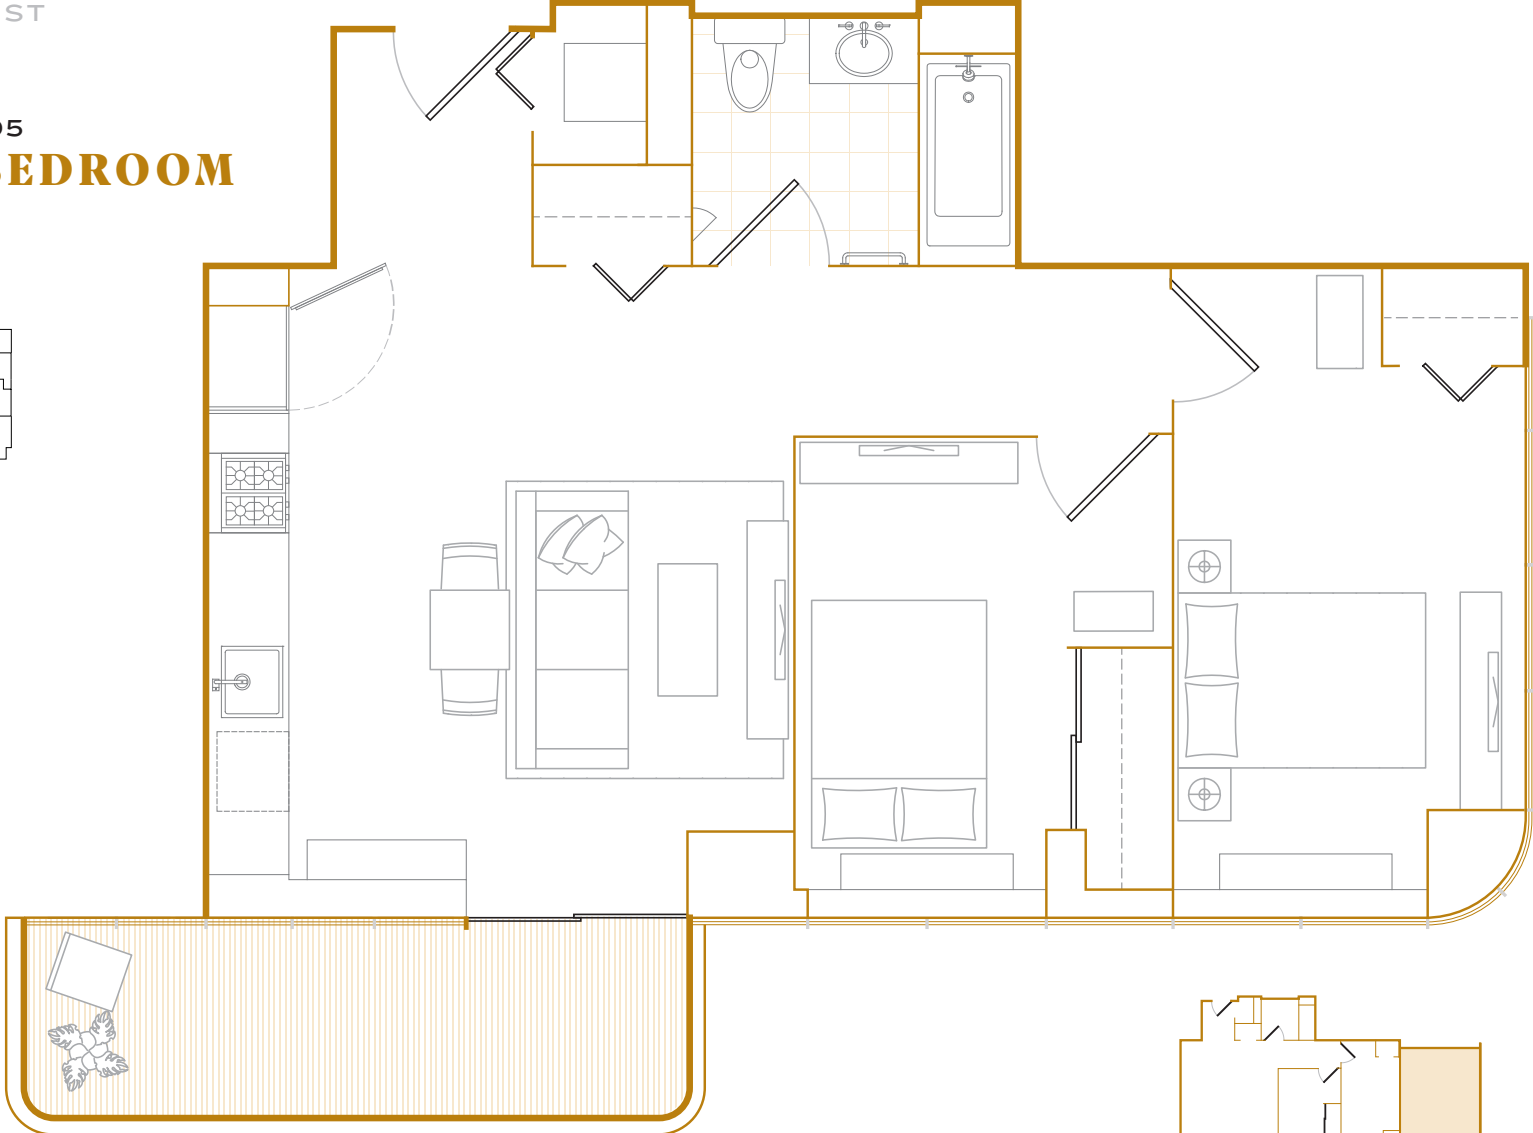

HOLLINGSWORTH

70 W 37TH ST

UNIT NO. 05
TWO BEDROOM

LEVEL

5TH FLOOR
EXTENDED TERRACE

HOLLINGSWORTH