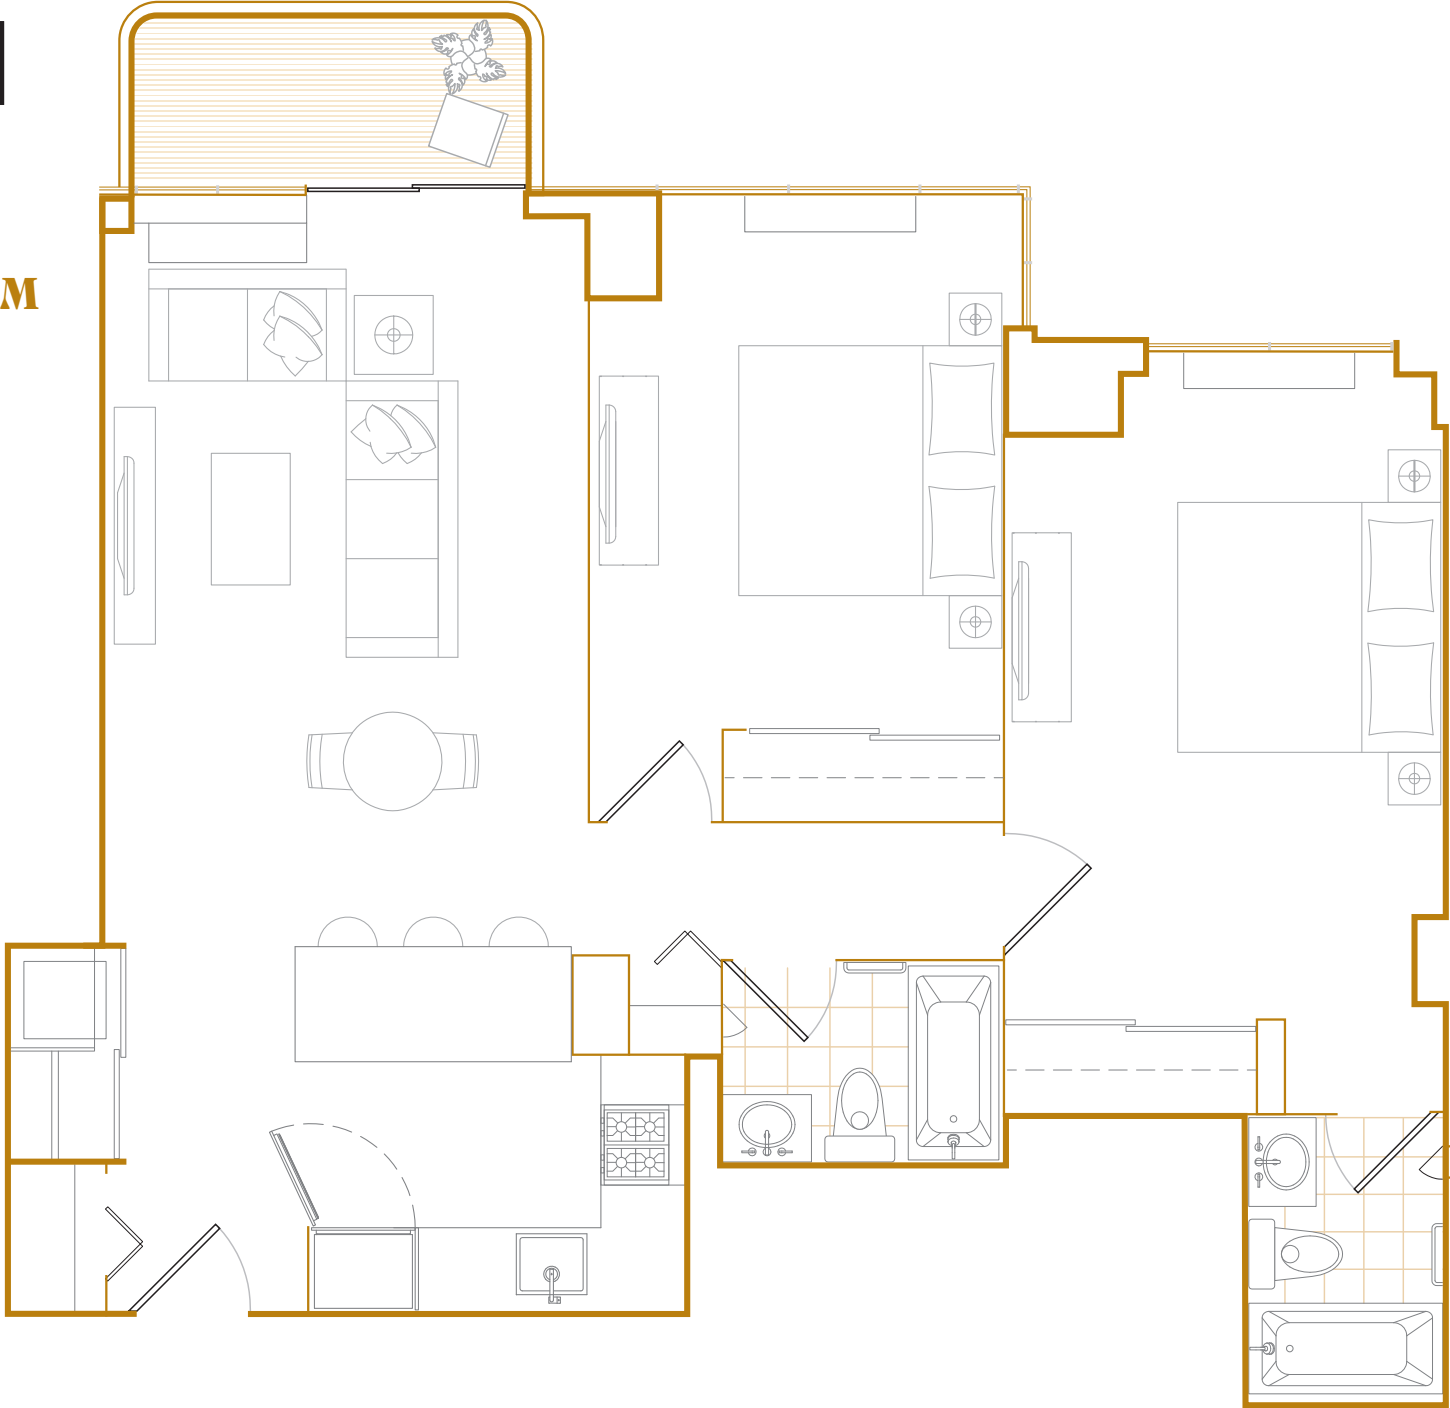

HOLLINGSWORTH

70 W 37TH ST

UNIT NO. 17

TWO BEDROOM

LEVEL

5TH FLOOR
EXTENDED TERRACE

HOLLINGSWORTH

PRICE _____

DATE AVAILABLE _____

TOUR GUIDE _____

NOTES _____

LIVEHOLLINGSWORTH.COM

HOLLINGSWORTH

TWO BEDROOM