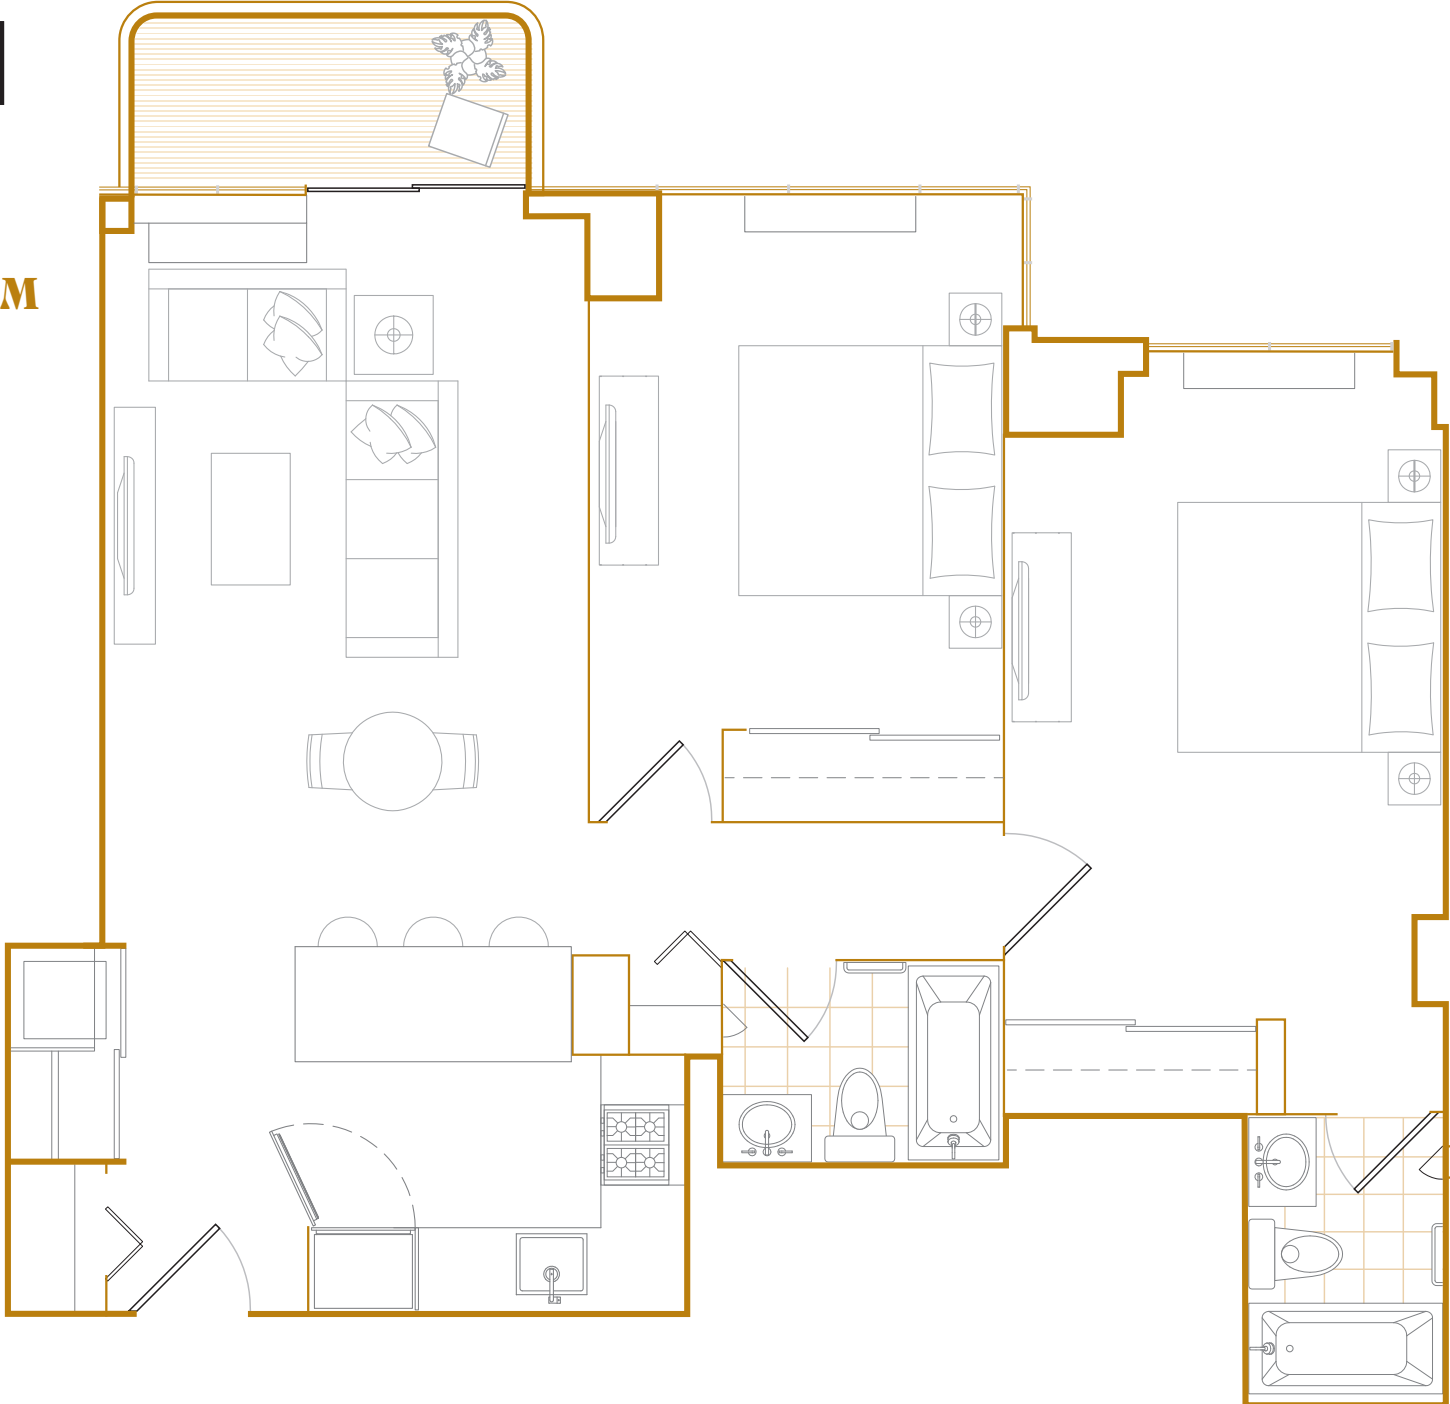

HOLLINGSWORTH

70 W 37TH ST

UNIT NO. 17 TWO BEDROOM

LEVEL

5TH FLOOR
EXTENDED TERRACE

HOLLINGSWORTH